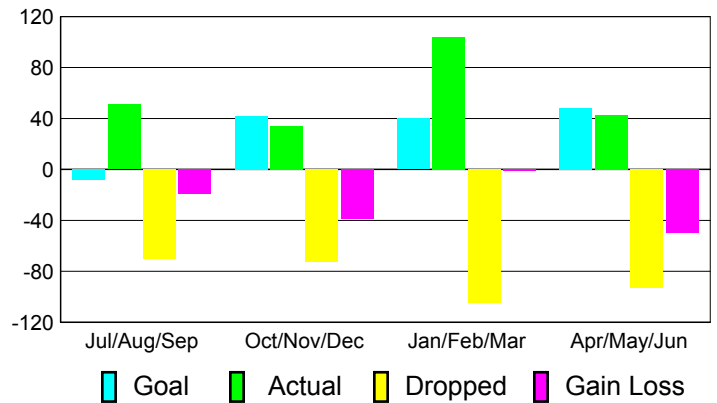

Membership Results 2010-2011

Goal, New, Dropped, Gain/Loss

Comparison of Membership Gain/Loss

Current Year Compared to the Previous Year