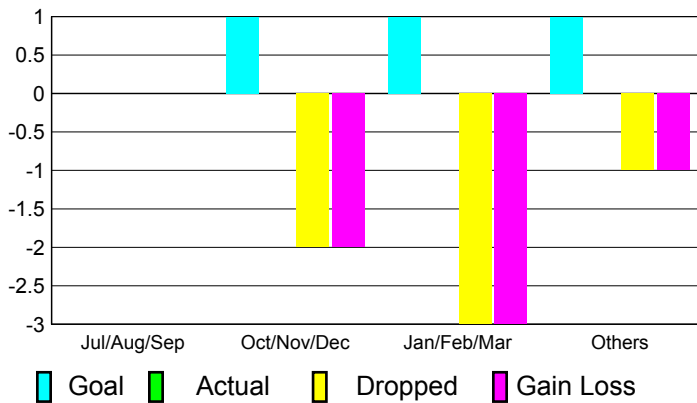

2010-2011 GMT Reports for District (or Undistricted) **District 35 I**

GMT: **CARL HARRELL**

Location: **FLORIDA**

GMT CA: **1**

CLUBS

Club Results
2010-2011

Clubs
2009-2010

| Month | New Club Goal | Actual New Clubs | Actual Dropped Clubs | Gain/Loss of Clubs | Gain/Loss of Clubs |
|---------------|---------------|------------------|----------------------|--------------------|--------------------|
| Jul/Aug/Sep | 0 | 0 | 0 | 0 | 0 |
| Oct/Nov/Dec | 1 | 0 | -2 | -2 | 0 |
| Jan/Feb/Mar | 1 | 0 | -3 | -3 | 1 |
| Apr/May/June | 1 | 0 | -1 | -1 | 0 |
| Totals | 3 | 0 | -6 | -6 | 1 |

Club Results 2010-2011

Goal, New, Dropped, Gain/Loss

Comparison of Club Gain/Loss

Current Year Compared to the Previous Year

YTD Status Quo Clubs 2010-2011

Status Quo Clubs Compared to Status Quo Members

MEMBERSHIP