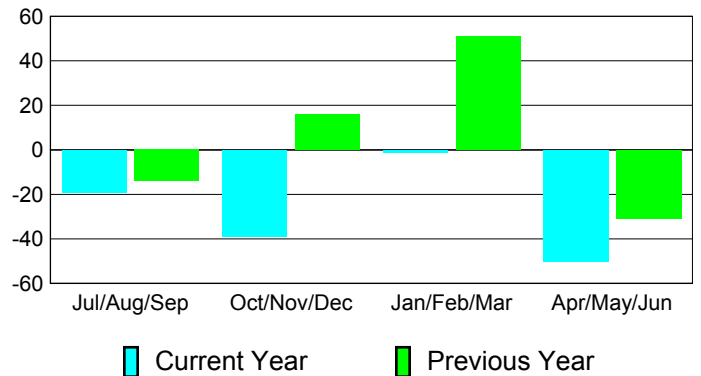

Membership Results
2010-2011

Membership
2009-2010

| Month | Net Memb Goal | Actual New Memb | Actual Dropped Memb | Gain/Loss of Memb | Gain/Loss of Memb |
|---------------|---------------|-----------------|---------------------|-------------------|-------------------|
| Jul/Aug/Sep | -8 | 51 | -70 | -19 | -14 |
| Oct/Nov/Dec | 42 | 34 | -73 | -39 | 16 |
| Jan/Feb/Mar | 40 | 104 | -105 | -1 | 51 |
| Apr/May/June | 48 | 43 | -93 | -50 | -31 |
| Totals | 122 | 232 | -341 | -109 | 22 |

Membership Results 2010-2011

Goal, New, Dropped, Gain/Loss

Comparison of Membership Gain/Loss

Current Year Compared to the Previous Year

Gender Comparison 2010-2011

Jul/Aug/Sep

Oct/Nov/Dec

Jan/Feb/Mar

Apr/May/June

Male

Female